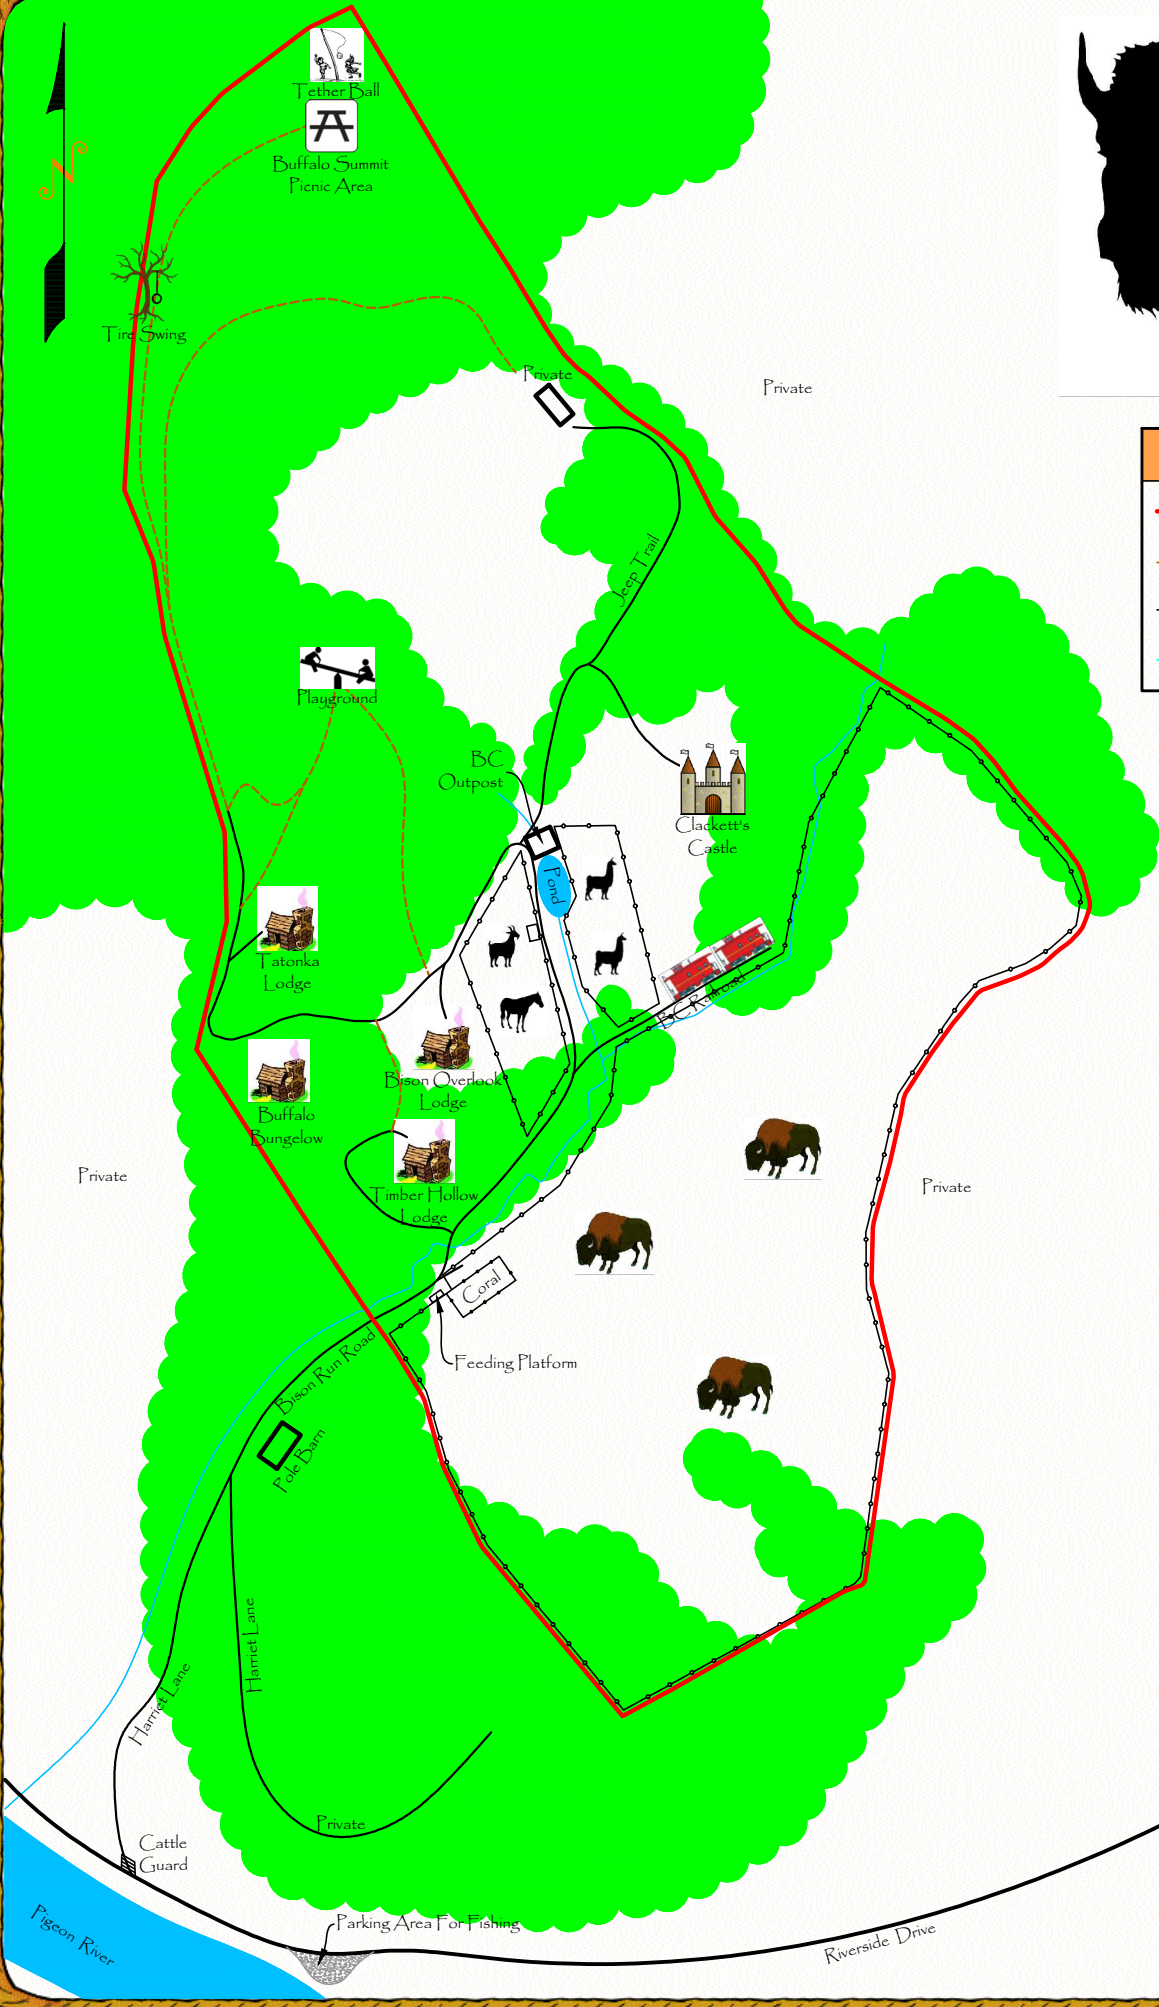

Legend	
	Buffalo Creek Boundary
	Nature Trail
	Fence Line
	Creek

Route 209
 (To Interstate 40)